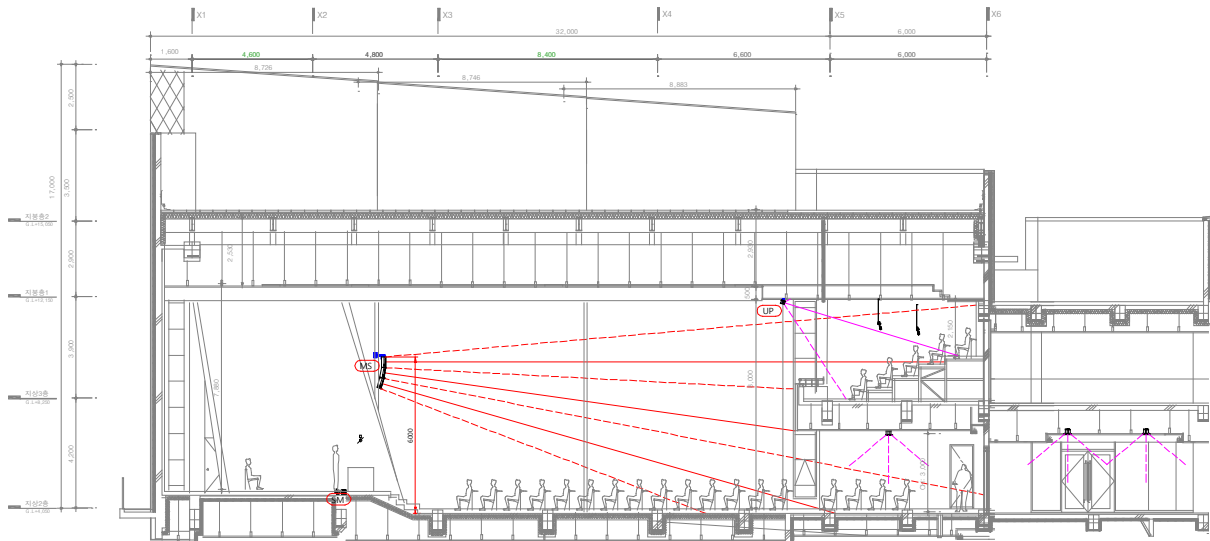

Project : Gwanpyeongdong Catholic Church Audio System

● Summary

- The external design of Gwanpyeongdong Catholic Church was motivated from Art of Noah to look like a boat sailing towards sky and the internal was designed by Centto-avo, the Italian Art organization as well as an architect who were in charge of renovate the Vatican. Gwanpyeongdong Catholic Church is a work of great artistic value that pursues a picturesque.
- Gwanpyeongdong Catholic Church is 28m length with 17m wide and 8m of floor height with total of 420 seats that also has balcony. As characteristic of Catholic Church most of finish materials were used as marble which is vulnerable for sound absorption and reverberation.
- Main speaker for Gwanpyeongdong Catholic Church were installed with three pieces of 4x4 line array LA-Sticks with straightness and articulation that suits for Church with reverberation. Also for the main speakers and the brackets were special ordered with RAL color code to be in harmony with the interior, the Church authorities were very satisfied with the invisible finish of installation.
- Four pieces of 4" Alea-4 were installed at the upper balcony seats for choir to compensate the direct sound with adjust of delay.
- For the podium tables, four pieces of white colored Alea-4 with high margin of feedback as well as very compact sized to be elude observation were applied.

● Audio System Block Diagram

Project : Gwanpyeongdong Catholic Church Audio System

● Audio System plan layout

[1st Floor Plan]

[2nd Floor Plan]

Project : Gwanpyeongdong Catholic Church Audio System

● Audio System plan layout