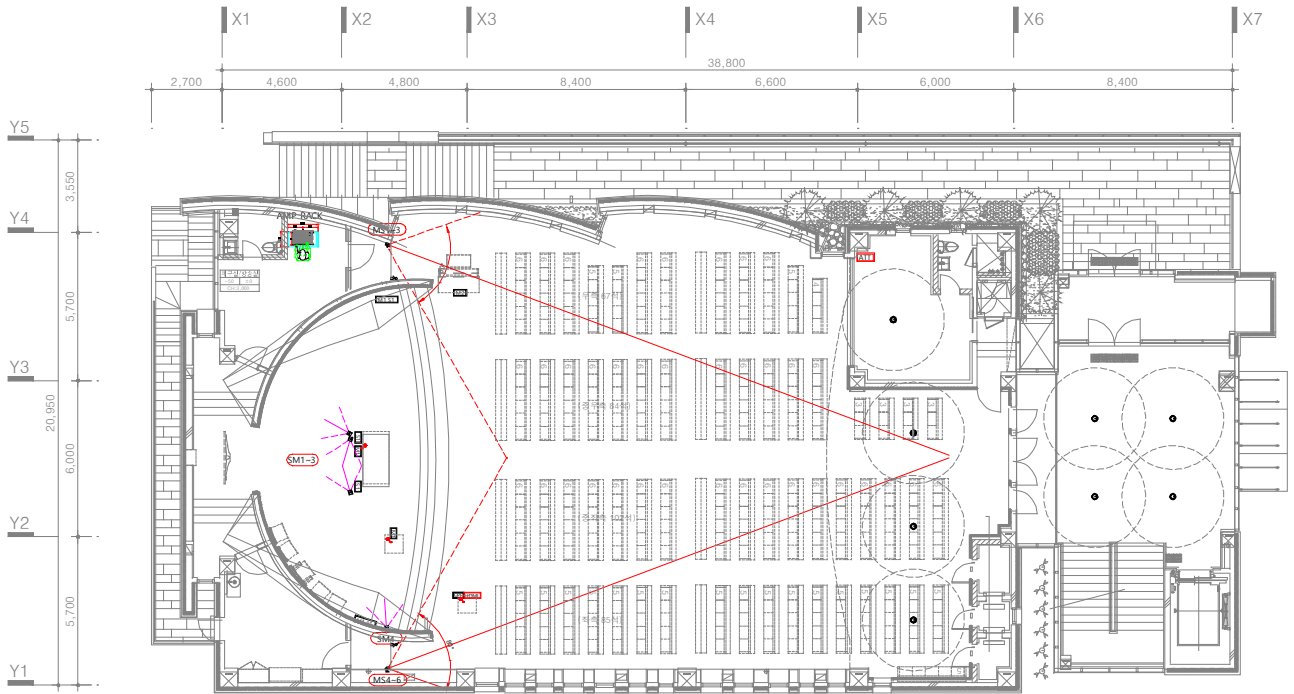

Project : Gwanpyeongdong Catholic Church Audio System

● Audio System plan layout

[1st Floor Plan]