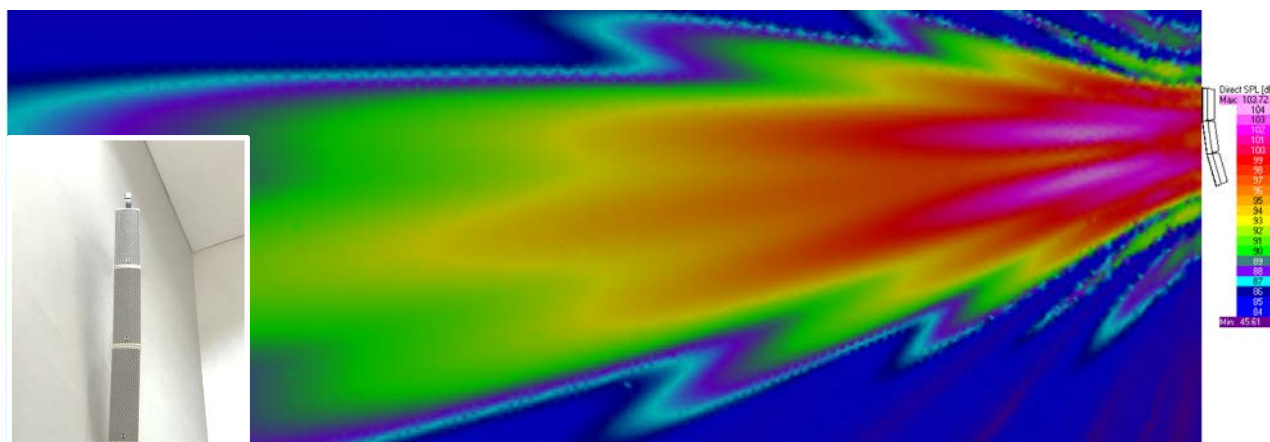

Project : Gwanpyeongdong Catholic Church Audio System

● Summary

- The external design of Gwanpyeongdong Catholic Church was motivated from Art of Noah to look like a boat sailing towards sky and the internal was designed by Centto-avo, the Italian Art organization as well as an architect who were in charge of renovate the Vatican. Gwanpyeongdong Catholic Church is a work of great artistic value that pursues a picturesque.
- Gwanpyeongdong Catholic Church is 28m length with 17m wide and 8m of floor height with total of 420 seats that also has balcony. As characteristic of Catholic Church most of finish materials were used as marble which is vulnerable for sound absorption and reverberation.
- Main speaker for Gwanpyeongdong Catholic Church were installed with three pieces of 4x4 line array LA-Sticks with straightness and articulation that suits for Church with reverberation. Also for the main speakers and the brackets were special ordered with RAL color code to be in harmony with the interior, the Church authorities were very satisfied with the invisible finish of installation.
- Four pieces of 4" Alea-4 were installed at the upper balcony seats for choir to compensate the direct sound with adjust of delay.
- For the podium tables, four pieces of white colored Alea-4 with high margin of feedback as well as very compact sized to be elude observation were applied.

3 X LA-Stick4x4 _ 8°, 8° (3/1 Octave Sum _ 2000Hz Direct SPL)

Project : Gwanpyeongdong Catholic Church Audio System

● Products List

Description	Model	Specification	Q'TY		Remark
Main L/R Speaker	LA-Stick4x4	4x4" 120W(RMS) 16Ω	6	EA	Custom color
- Fly-Mechanics	Fly-Mechanics		2	EA	Custom color
- Wall holder	Wall holder		2	EA	Custom color
- Tilt adapter	Tilt adapter		4	EA	Custom color
Upper Balcony Speaker	Alea-4	4" 30W(RMS) 16Ω	4	EA	White color
Stage Monitor Speaker	Alea-4	4" 30W(RMS) 16Ω	4	EA	White color
DSP Power Amplifier	HDSP-0.2A	2ch 2x800W at 4Ω	1	EA	