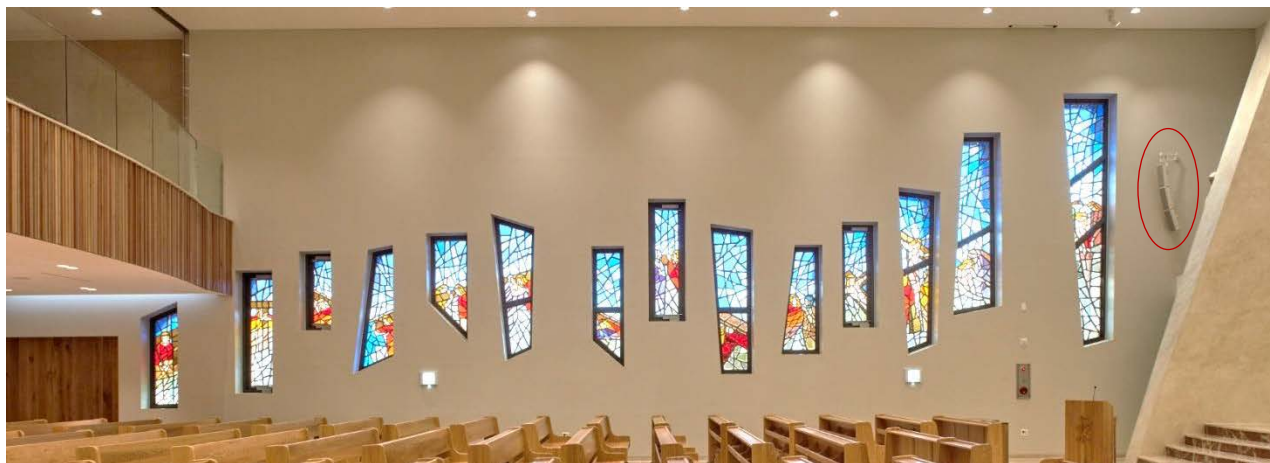

Project : Gwanpyeongdong Catholic Church Audio System

● Summary

- The external design of Gwanpyeongdong Catholic Church was motivated from Art of Noah to look like a boat sailing towards sky and the internal was designed by Centto-avo, the Italian Art organization as well as an architect who were in charge of renovate the Vatican. Gwanpyeongdong Catholic Church is a work of great artistic value that pursues a picturesque.
- Gwanpyeongdong Catholic Church is 28m length with 17m wide and 8m of floor height with total of 420 seats that also has balcony. As characteristic of Catholic Church most of finish materials were used as marble which is vulnerable for sound absorption and reverberation.
- Main speaker for Gwanpyeongdong Catholic Church were installed with three pieces of 4x4 line array LA-Sticks with straightness and articulation that suits for Church with reverberation. Also for the main speakers and the brackets were special ordered with RAL color code to be in harmony with the interior, the Church authorities were very satisfied with the invisible finish of installation.
- Four pieces of 4" Alea-4 were installed at the upper balcony seats for choir to compensate the direct sound with adjust of delay.
- For the podium tables, four pieces of white colored Alea-4 with high margin of feedback as well as very compact sized to be elude observation were applied.

3 X LA-Stick4x4 _ 8°, 8° (3/1 Octave Sum _ 2000Hz Direct SPL)

Project : Gwanpyeongdong Catholic Church Audio System

● Products List

Description	Model	Specification	Q'TY		Remark
Main L/R Speaker	LA-Stick4x4	4x4" 120W(RMS) 16Ω	6	EA	Custom color
- Fly-Mechanics	Fly-Mechanics		2	EA	Custom color
- Wall holder	Wall holder		2	EA	Custom color
- Tilt adapter	Tilt adapter		4	EA	Custom color
Upper Balcony Speaker	Alea-4	4" 30W(RMS) 16Ω	4	EA	White color
Stage Monitor Speaker	Alea-4	4" 30W(RMS) 16Ω	4	EA	White color
DSP Power Amplifier	HDSP-0.2A	2ch 2x800W at 4Ω	1	EA	