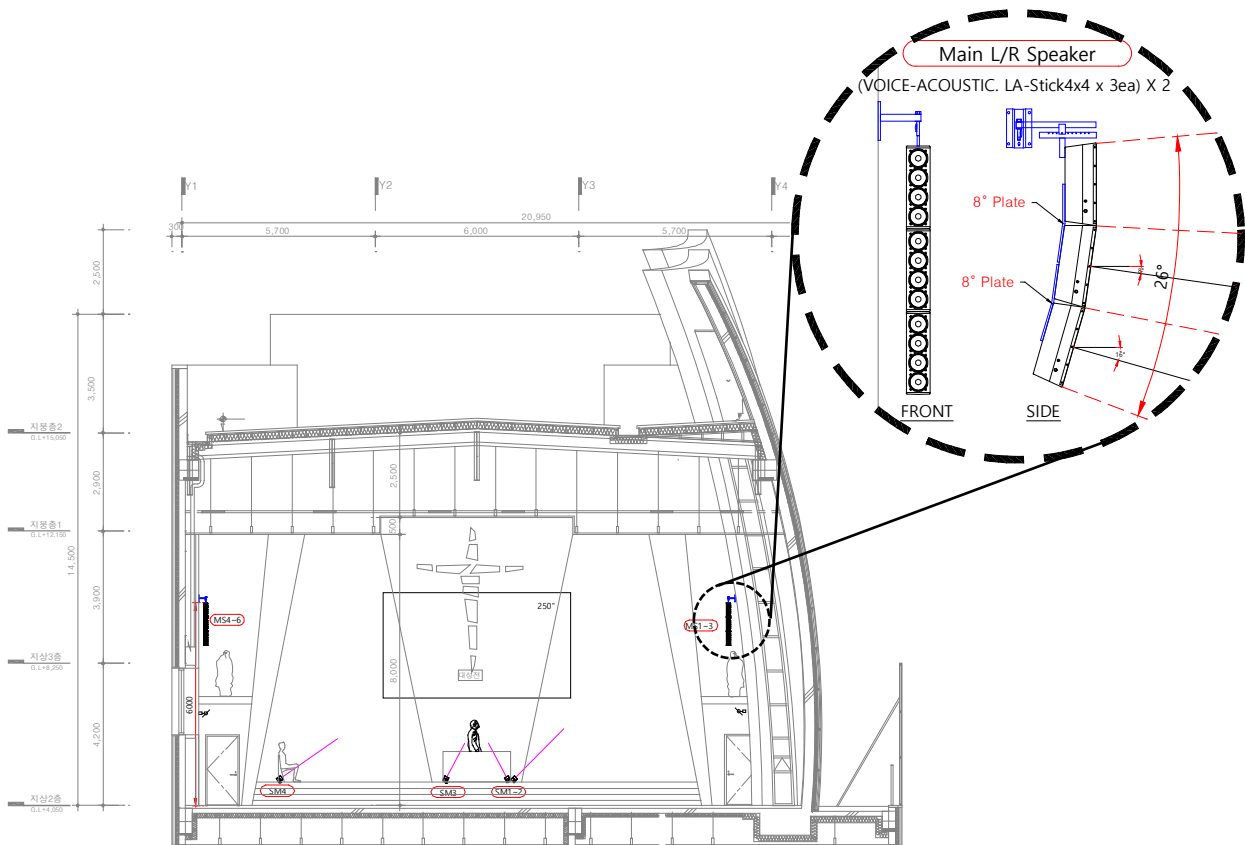

[Front view]