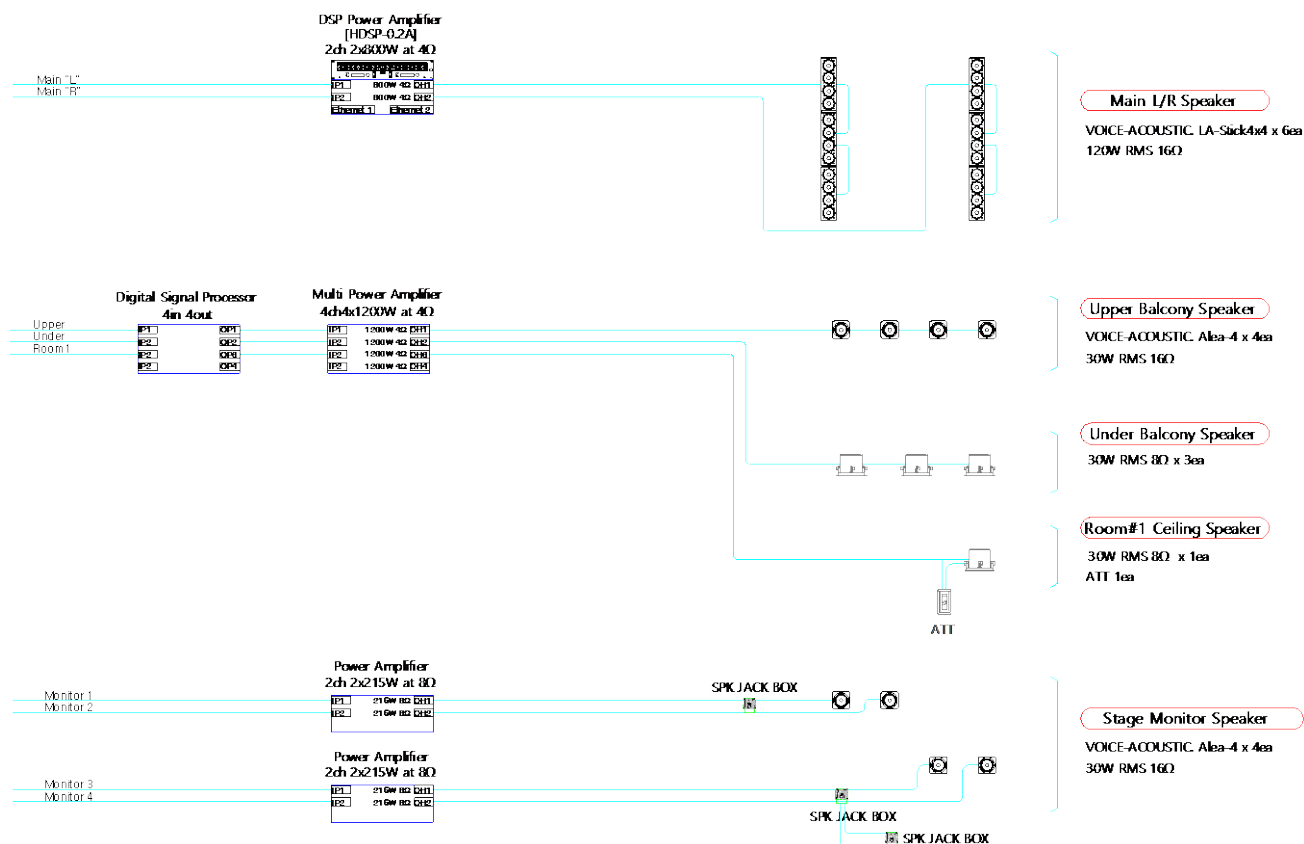

Project : Gwanpyeongdong Catholic Church Audio System

● Products List

Description	Model	Specification	Q'TY		Remark
Main L/R Speaker	LA-Stick4x4	4x4" 120W(RMS) 16Ω	6	EA	Custom color
- Fly-Mechanics	Fly-Mechanics		2	EA	Custom color
- Wall holder	Wall holder		2	EA	Custom color
- Tilt adapter	Tilt adapter		4	EA	Custom color
Upper Balcony Speaker	Alea-4	4" 30W(RMS) 16Ω	4	EA	White color
Stage Monitor Speaker	Alea-4	4" 30W(RMS) 16Ω	4	EA	White color
DSP Power Amplifier	HDSP-0.2A	2ch 2x800W at 4Ω	1	EA	

● Audio System Block Diagram