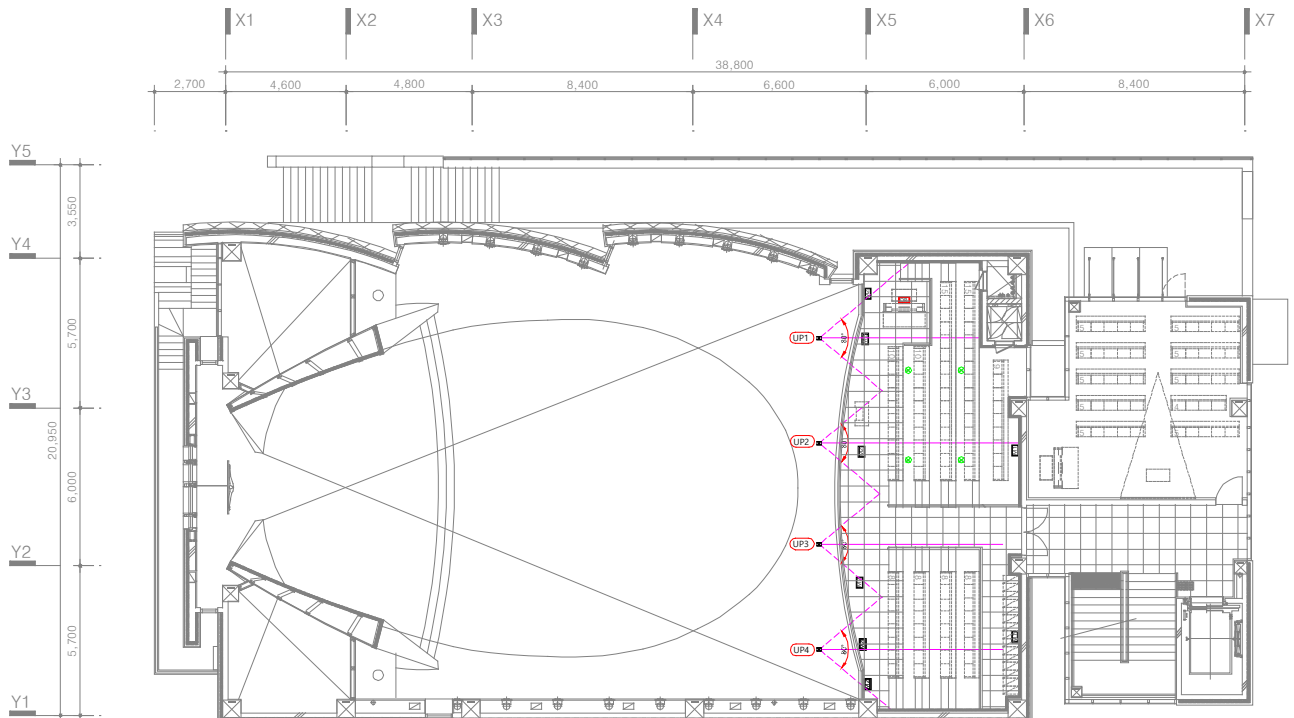

Project : Gwanpyeongdong Catholic Church Audio System

● Summary

- The external design of Gwanpyeongdong Catholic Church was motivated from Art of Noah to look like a boat sailing towards sky and the internal was designed by Centto-avo, the Italian Art organization as well as an architect who were in charge of renovate the Vatican. Gwanpyeongdong Catholic Church is a work of great artistic value that pursues a picturesque.
- Gwanpyeongdong Catholic Church is 28m length with 17m wide and 8m of floor height with total of 420 seats that also has balcony. As characteristic of Catholic Church most of finish materials were used as marble which is vulnerable for sound absorption and reverberation.
- Main speaker for Gwanpyeongdong Catholic Church were installed with three pieces of 4x4 line array LA-Sticks with straightness and articulation that suits for Church with reverberation. Also for the main speakers and the brackets were special ordered with RAL color code to be in harmony with the interior, the Church authorities were very satisfied with the invisible finish of installation.
- Four pieces of 4" Alea-4 were installed at the upper balcony seats for choir to compensate the direct sound with adjust of delay.
- For the podium tables, four pieces of white colored Alea-4 with high margin of feedback as well as very compact sized to be elude observation were applied.

● Audio System Block Diagram

Project : Gwanpyeongdong Catholic Church Audio System

● Audio System plan layout

[1st Floor Plan]

[2nd Floor Plan]

Project : Gwanpyeongdong Catholic Church Audio System

● Audio System plan layout